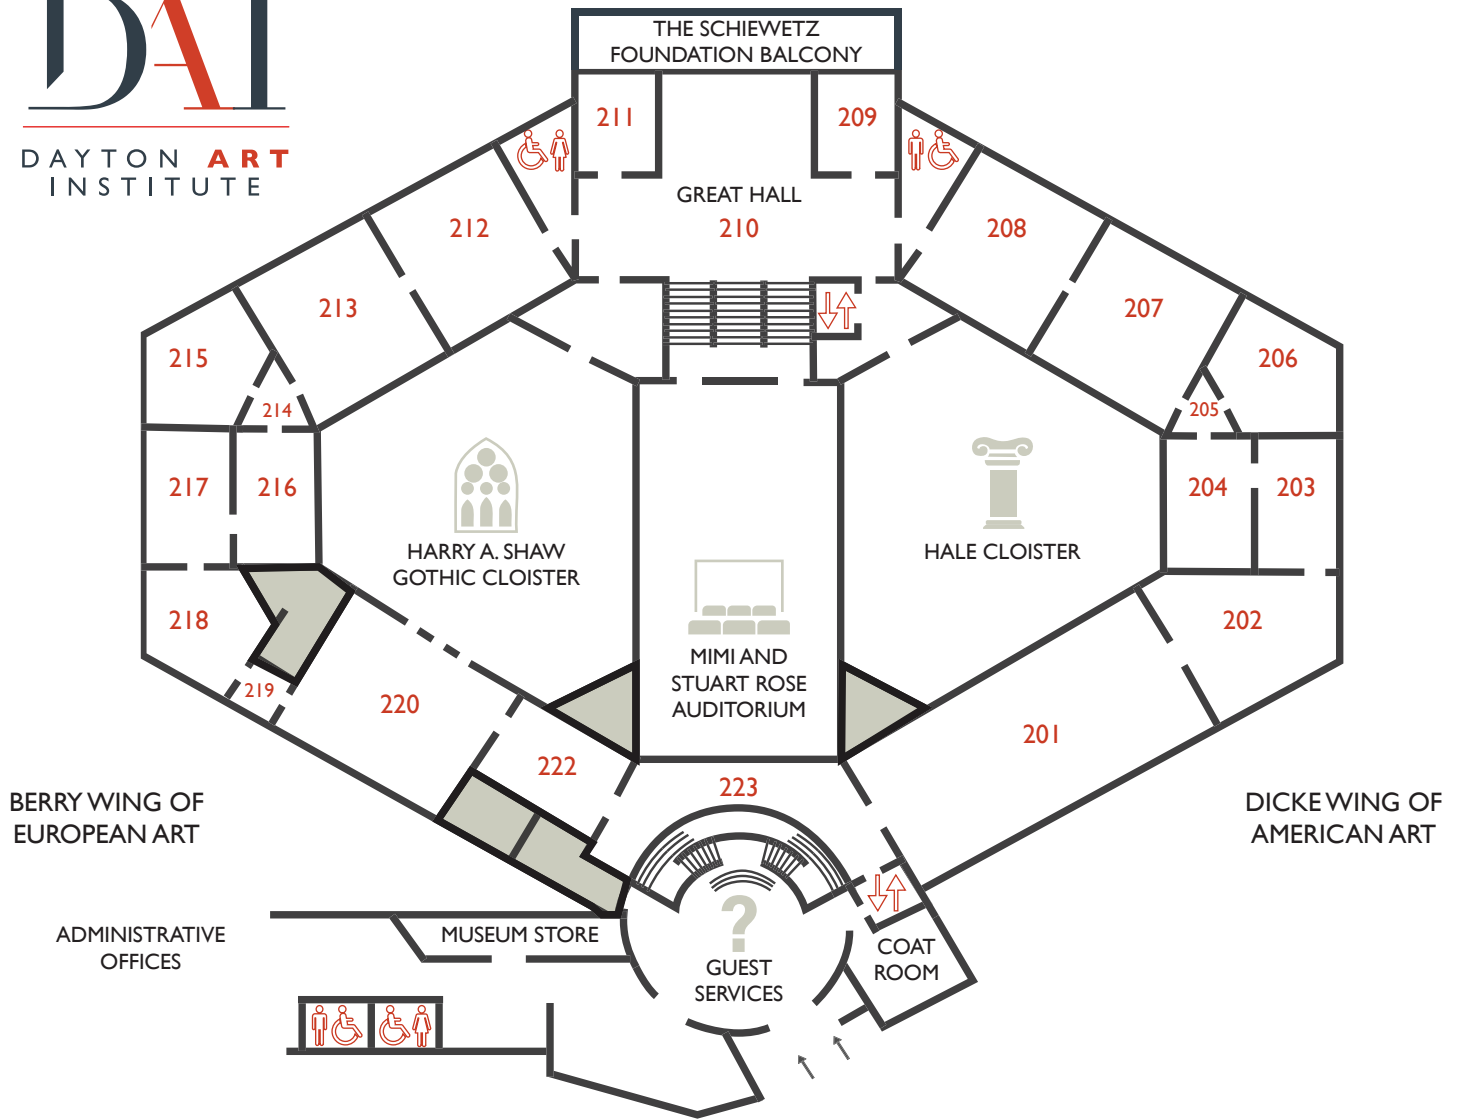

- | | | | |
|---------|---|---------|----------------------------------|
| 101 | Bonbright Gallery of African Art | 121-122 | Special Exhibitions Gallery |
| 102 | The Harold W. and Mary Louise Shaw Foundation Gallery for Art of the Ancient Americas | 123 | Eileen Dicke Gallery of Glass |
| 103 | Buddhist Art | 124 | The Lange Family Experientcenter |
| 104 | Southeast Asian Art | 125-126 | South Gallery |
| 105-107 | Japanese Art | 127-128 | North Gallery |
| 108 | Korean Art | | |
| 109 | Asian Art | | |
| 110-113 | Chinese Art | | |
| 114 | Tibetan Art | | |
| 115 | Indian Art | | |
| 117 | Virginia W. Kettering Gallery | | |
| 118 | James M. Cox Gallery | | |
| 119 | Special Exhibitions Gallery | | |
| 120 | Stephen J. Wolfe, Jr. Trust Special Exhibitions Gallery | | |

 937-223-4ART (4278)

 www.daytonartinstitute.org

 Follow us on Facebook!
facebook.com/daytonartinstitutue

UPPER LEVEL GALLERIES

Elevator

Wheelchair Access

Restrooms

Family Restroom